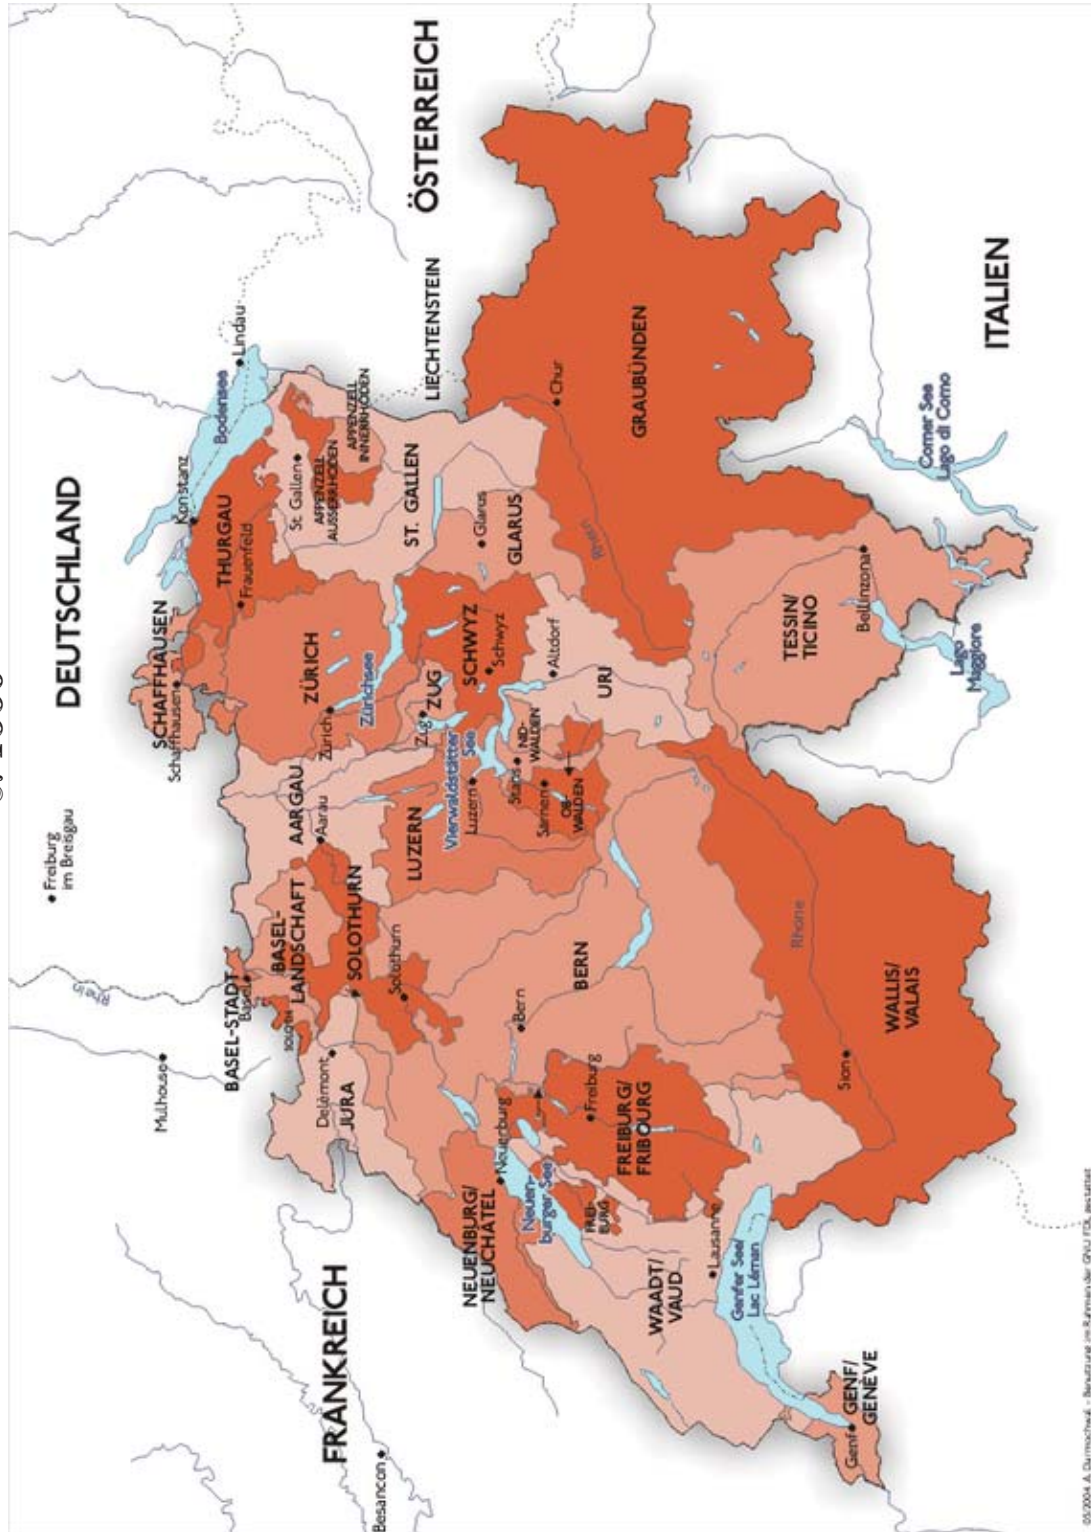

# Swiss Cantons c. 1660

Permission is granted to copy, distribute and/or modify this document under the terms of the GNU Free Documentation License, Version 1.2 or any later version published by the Free Software Foundation; with no Invariant Sections, no Front-Cover Texts, and no Back-Cover Texts.  
[http://upload.wikimedia.org/wikipedia/commons/a/ae/KARTE\\_schweiz\\_verwaltungsgliederung.png](http://upload.wikimedia.org/wikipedia/commons/a/ae/KARTE_schweiz_verwaltungsgliederung.png)